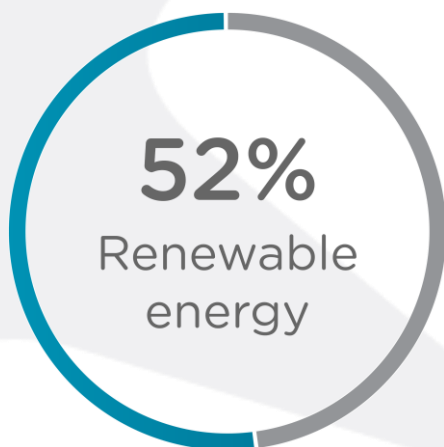

5.5^{*}

NABERS

ENERGY

This certificate certifies that

The GPT Group

Achieved 5.5 - star NABERS Energy Base
Building Rating for

800/808 Bourke Street,
800/808 Bourke Street,
MELBOURNE, VIC 3000

This rating is valid until