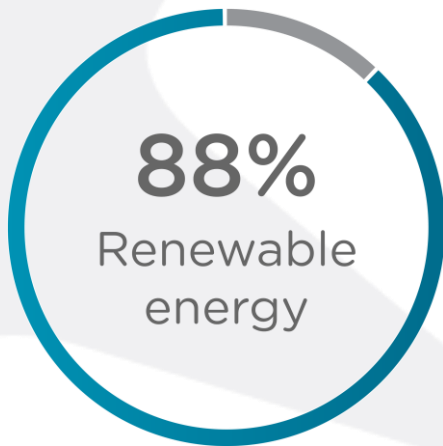

## NABERS

ENERGY

This certificate certifies that

The GPT Group

Achieved 4.5 - star NABERS Energy Base  
Building Rating for

Eclipse Tower,  
60 Station Street, PARRAMATTA,  
NSW 2150

This rating is valid until